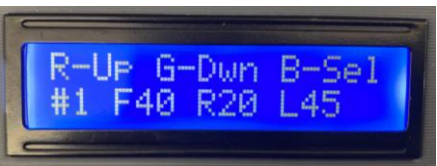

Software Operation – Control Panel Modes

Main Menu

Manual Mode

Preset Mode

Custom Mode